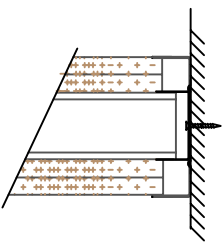

Pre-finished inner & outer corner trims
(indicated in red)

90° 48mm Stud Corner

135° 48mm Stud Corner

Double Boarded
48mm Stud
Recessed or plain
base

90° 70mm Stud Corner

Tape & Fill joint

Omega trim
joint

50mm Aluminium
or 75mm Plastic skirting

135° 70mm Stud Corner

Timber skirting
option

Single Boarded
70mm Stud

rapidline

APTON 21