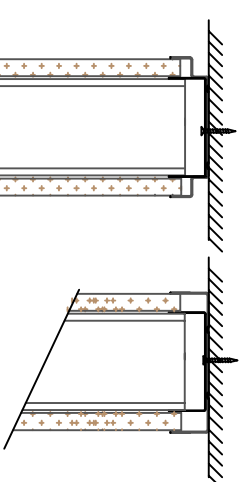

Pre-finished inner & outer corner trims
(indicated in red)

90° 48mm Stud Corner

135° 48mm Stud Corner

Double Boarded
48mm Stud
Recessed or plain
base

90° 70mm Stud Corner

Tape & Fill joint

Omega trim
joint

50mm Aluminium
or 75mm Plastic skirting

135° 70mm Stud Corner

Timber skirting
option

Single Boarded
70mm Stud

rapidline

APTON 21