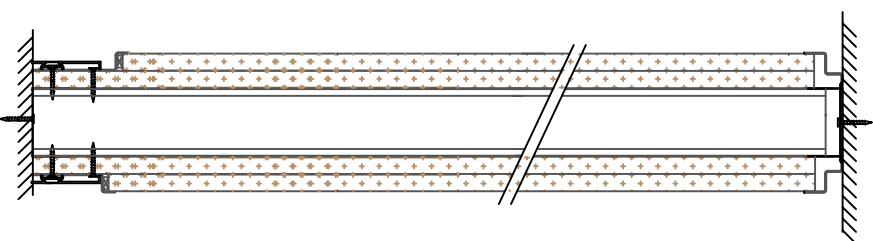

Pre-finished inner & outer corner trims
(indicated in red)

90° 48mm Stud Corner

135° 48mm Stud Corner

Double Boarded
48mm Stud
Recessed or plain
base

90° 70mm Stud Corner

Tape & Fill joint

Omega trim
joint

50mm Aluminium
or 75mm Plastic skirting

135° 70mm Stud Corner

Timber skirting
option

Single Boarded
70mm Stud

rapidline

APTON 21