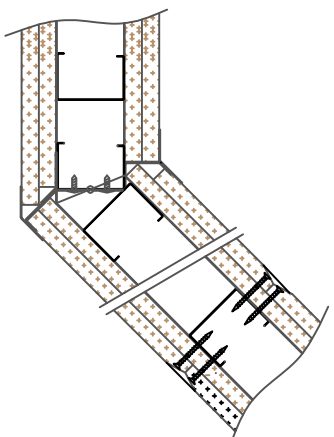

Pre-finished inner & outer corner trims
(indicated in red)

90° 48mm Stud Corner

135° 48mm Stud Corner

Double Boarded
48mm Stud
Recessed or plain
base

90° 70mm Stud Corner

Tape & Fill joint

Omega trim
joint

50mm Aluminium
or 75mm Plastic skirting

135° 70mm Stud Corner

Timber skirting
option

Single Boarded
70mm Stud

rapidline

APTON 21