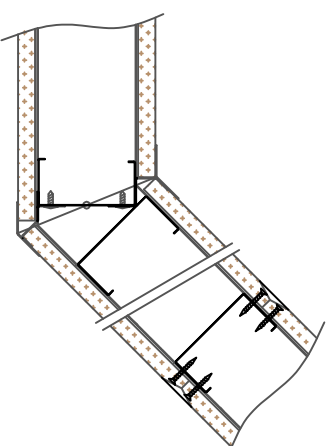

Pre-finished inner & outer corner trims
(indicated in red)

90° 48mm Stud Corner

135° 48mm Stud Corner

Double Boarded
48mm Stud
Recessed or plain
base

90° 70mm Stud Corner

Tape & Fill joint

Omega trim
joint

50mm Aluminium
or 75mm Plastic skirting

135° 70mm Stud Corner

Timber skirting
option

Single Boarded
70mm Stud

rapidline

APTON 21