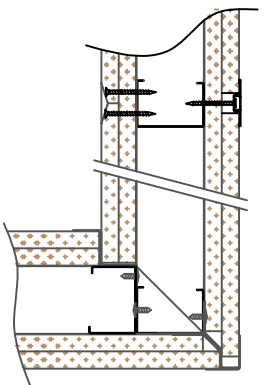

Pre-finished inner & outer corner trims
(indicated in red)

90° 48mm Stud Corner

135° 48mm Stud Corner

Double Boarded
48mm Stud
Recessed or plain
base

90° 70mm Stud Corner

Tape & Fill joint

Omega trim
joint

50mm Aluminium
or 75mm Plastic skirting

135° 70mm Stud Corner

Timber skirting
option

Single Boarded
70mm Stud

rapidline

APTON 21