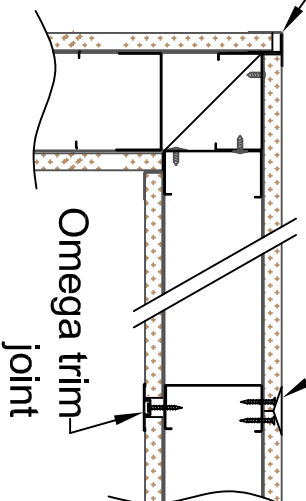

Pre-finished inner & outer corner trims
(indicated in red)

90° 48mm Stud Corner

135° 48mm Stud Corner

Double Boarded
48mm Stud
Recessed or plain
base

90° 70mm Stud Corner

Tape & Fill joint

Omega trim
joint

50mm Aluminium
or 75mm Plastic skirting

135° 70mm Stud Corner

Timber skirting
option

Single Boarded
70mm Stud

rapidline

APTON 21