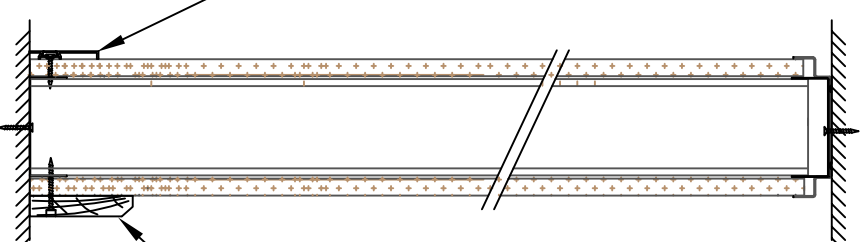

Pre-finished inner & outer corner trims
(indicated in red)

90° 48mm Stud Corner

135° 48mm Stud Corner

Double Boarded
48mm Stud
Recessed or plain
base

90° 70mm Stud Corner

Tape & Fill joint

Omega trim
joint

50mm Aluminium
or 75mm Plastic skirting

135° 70mm Stud Corner

Timber skirting
option

Single Boarded
70mm Stud

rapidline

APTON 21